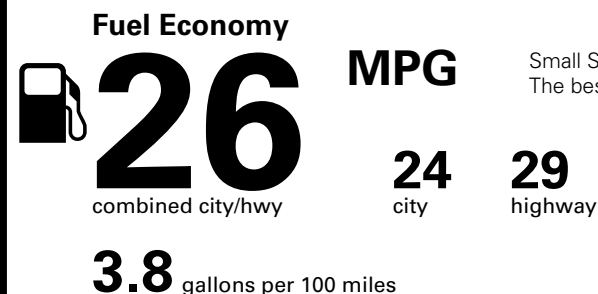

Fuel Economy and Environment

Gasoline Vehicle

Small SUVs range from 18 to 120 MPG. The best vehicle rates 136 MPGe.

You spend \$250 more in fuel costs over 5 years compared to the average new vehicle.

Annual fuel COST
\$1,450